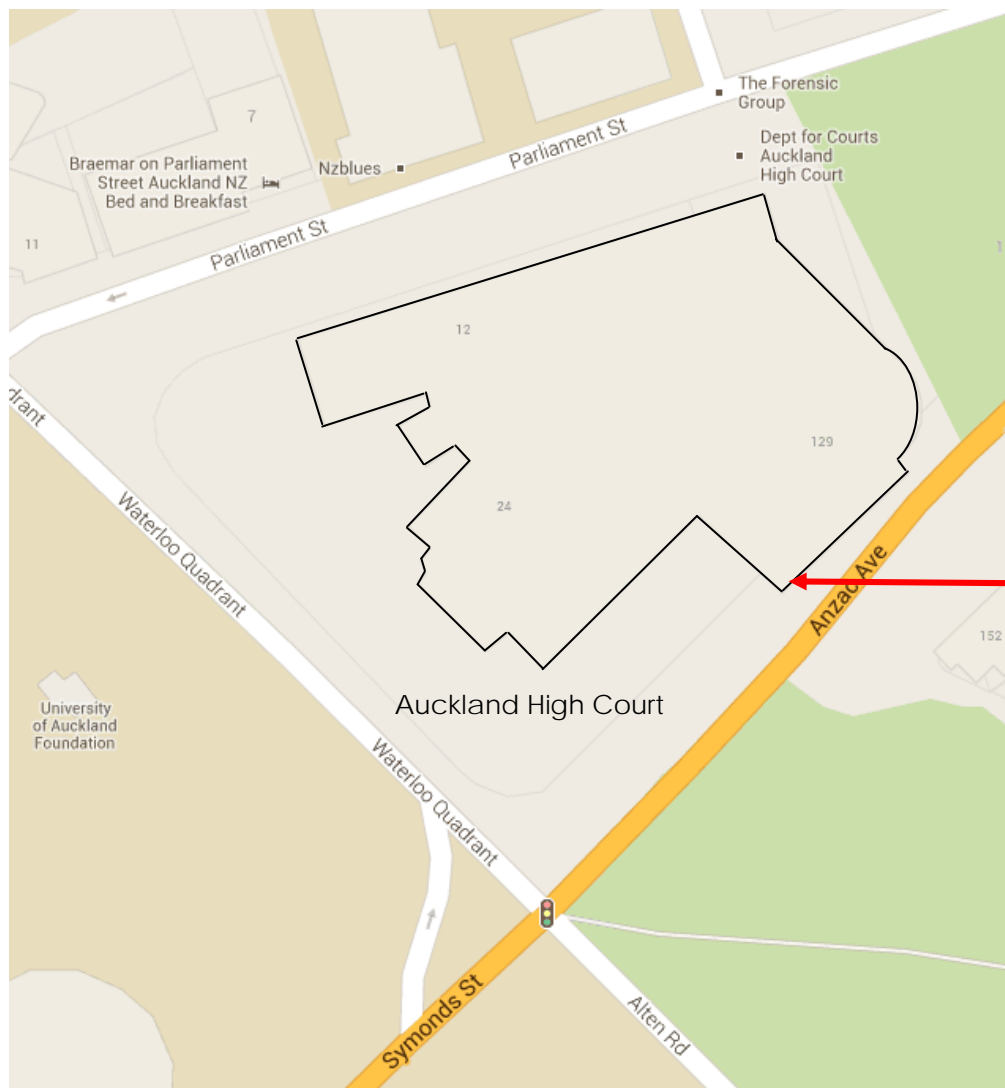

## After hours access to NZLS Library, Auckland

You will need the after hours access card for early morning, evenings and weekends

The card can only be used by the person it was issued to.

**After-hours entrance**